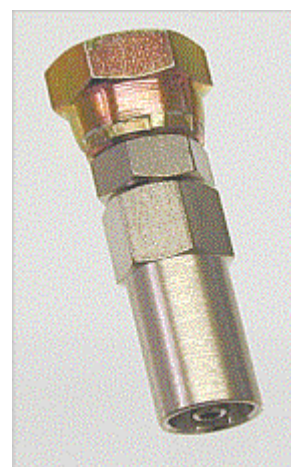

Reusable Couplings For High Pressure Hose (Bichromated Steel)

Reusable Couplings For Single (1) Braided Hose

77-001/2	*	1/4 BSP(F) swivel (1/4)
77-001/38		Ditto in stainless steel nipple. Black nut. Nickel body
77-011/1	*	3/8 BSP(F) swivel (3/8)
77-017/2	*	1/4 NPSM(F) swivel (1/4)
77-017/38		Ditto in stainless steel nipple. Black nut. Nickel body
77-019/1		1/4 NPT(M) (3/8)
77-020/1		1/4 NPT(M) (1/4)
77-021/2		1/4 BSP(F) swivel (1/4)
77-022/1		JIC 1/2 x 20(F) swivel (3/8)
77-023/1		M16 x 150(F) swivel
77-024/2		1/4 NPSM(F) swivel (1/4)
77-026/1		3/8 NPSM(F) swivel (3/8)
77-030/1		3/8 NPT(M) (3/8)
77-032/1		M16 x 150(F) swivel (1/4)
77-034/2		M16 x 150(F) swivel (3/8)
77-036/1		JIC 1/2 x 20(F) swivel (1/4)
77-040/1		1/4 BSP(F) swivel (1/8)
77-040/38		Ditto in stainless steel nipple. Black nut. Nickel body
77-042/1	*	1/4 NPSM(F) swivel (1/8)
77-042/38		Ditto in stainless steel nipple. Black nut. Nickel body
77-044/1		JIC 1/2 x 20(F) swivel (1/8)
77-046/1		M16 x 150(F) swivel (1/8)
77-050/2	*	1/4 BSP(F) swivel (3/16)
77-050/38		Ditto in stainless steel nipple. Black nut. Nickel body
77-052/2	*	1/4 NPSM(F) swivel (3/8)
77-052/38		Ditto in stainless steel nipple. Black nut. Nickel body
77-054/1		JIC 1/2 x 20(F) swivel (3/16)
77-056/2		M16 x 150(F) swivel (3/16)
77-068/1		JIC 3/4 x 16(F) swivel (3/8)
77-071/2		1/4 BSP(F) swivel (SX 1/4)
77-072/2		JIC 1/2 x 20 swivel (SX 1/4)
77-073/1		M16 x 150(F) swivel (SX 1/4)
77-074/2		1/4 NPSM(F) swivel (SX 1/4)

Reusable Couplings For Double (2) Braided Hose

77-211/2	*	3/8 BSP(F) swivel (3/8 DB)
77-226/2	*	3/8 NPSM(F) swivel (3/8 DB)
77-230/1		3/8 NPT(M) (3/8 DB)
77-268/2		3/4 x 16JIC(F) swivel (3/8 DB)

Spring Guards For Hose Assemblies