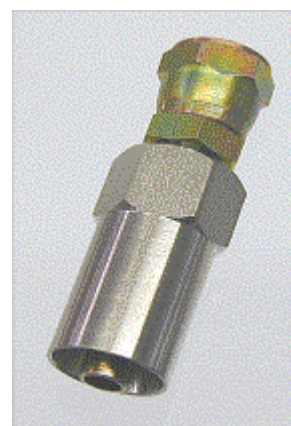

Reusable Couplings For High Pressure Hose (Bichromated Steel)

Reusable Couplings For Single (1) Braided Hose

77-001/2	*	1/4 BSP(F) swivel (1/4)
77-001/38		Ditto in stainless steel nipple. Black nut. Nickel body
77-011/1	*	3/8 BSP(F) swivel (3/8)
77-017/2	*	1/4 NPSM(F) swivel (1/4)
77-017/38		Ditto in stainless steel nipple. Black nut. Nickel body
77-019/1		1/4 NPT(M) (3/8)
77-020/1		1/4 NPT(M) (1/4)
77-021/2		1/4 BSP(F) swivel (1/4)
77-022/1		JIC 1/2 x 20(F) swivel (3/8)
77-023/1		M16 x 150(F) swivel
77-024/2		1/4 NPSM(F) swivel (1/4)
77-026/1		3/8 NPSM(F) swivel (3/8)
77-030/1		3/8 NPT(M) (3/8)
77-032/1		M16 x 150(F) swivel (1/4)
77-034/2		M16 x 150(F) swivel (3/8)
77-036/1		JIC 1/2 x 20(F) swivel (1/4)
77-040/1		1/4 BSP(F) swivel (1/8)
77-040/38		Ditto in stainless steel nipple. Black nut. Nickel body
77-042/1	*	1/4 NPSM(F) swivel (1/8)
77-042/38		Ditto in stainless steel nipple. Black nut. Nickel body
77-044/1		JIC 1/2 x 20(F) swivel (1/8)
77-046/1		M16 x 150(F) swivel (1/8)
77-050/2	*	1/4 BSP(F) swivel (3/16)
77-050/38		Ditto in stainless steel nipple. Black nut. Nickel body
77-052/2	*	1/4 NPSM(F) swivel (3/8)
77-052/38		Ditto in stainless steel nipple. Black nut. Nickel body
77-054/1		JIC 1/2 x 20(F) swivel (3/16)
77-056/2		M16 x 150(F) swivel (3/16)
77-068/1		JIC 3/4 x 16(F) swivel (3/8)
77-071/2		1/4 BSP(F) swivel (SX 1/4)
77-072/2		JIC 1/2 x 20 swivel (SX 1/4)
77-073/1		M16 x 150(F) swivel (SX 1/4)
77-074/2		1/4 NPSM(F) swivel (SX 1/4)

Reusable Couplings For Double (2) Braided Hose

77-211/2	*	3/8 BSP(F) swivel (3/8 DB)
77-226/2	*	3/8 NPSM(F) swivel (3/8 DB)
77-230/1		3/8 NPT(M) (3/8 DB)
77-268/2		3/4 x 16JIC(F) swivel (3/8 DB)

Spring Guards For Hose Assemblies