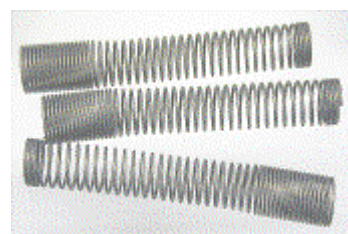

Spring Guards For Hose Assemblies

34-010/31	*	Spring handle and rubber
34-013/31	*	Spring guard (PX 1.3/PA+PR 1.3)
34-014/31	*	Spring guard (PX 1.4/PA+PR 1.4, SX 2.4))
34-016/31		Spring guard (PA 1.6)
34-023/31		Spring guard (SX2.3)
34-024/31		Spring guard (PX 2.4+ST 1.4)
34-026/31	*	Spring guard (PA+PAT 2.4)
34-027/31	*	Spring guard (PA,PAT,SX 2.6)
34-040/3		Spring guard (SR 1.8)
34-041/3	*	Spring guard (SR 1.12)
34-042/3	*	Spring guard (SR 1.16)
	*	Stock lines only, others to order