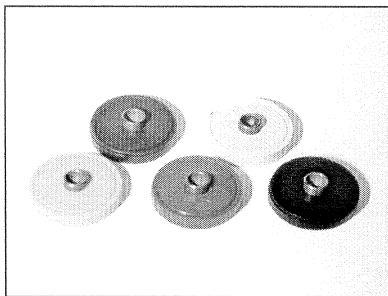

QUALITY SPRAY TIP ACCESSORIES

EXITFLEX offers the following Tip Accessories to help enhance the performance and increase the operating life of any type of spray tip.

Spray Tip Cleaning Needles

The unique tapered triangular design of the Cleaning Needle enables it to clean any size spray tip helping to keep the tip operating at peak performance.

Part No.	Description
95-012	Box of 12 Needles
95-144	Carton of 12 Boxes

Universal Pre-Orifice

For excellent paint application at greatly reduced operating pressures. Made of hard metal to prevent wear and mounted in a polyamide body, which replaces the standard gasket. They come in five different orifice sizes to allow use with all types of materials.

Part No.	Description
63-003 - 10	Color Coded Pre-Orifice Seal

Micro Tip Filter

The Micro Tip Filter fits behind most Air-Assisted Airless Tip designs, serving as both filter and pre-orifice. The filter comes in 100 mesh and is sold as a ten pack.

Part No.	Description
36-610	Ten Pack of Filters