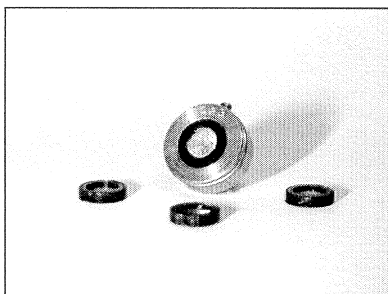

QUALITY SPRAY TIP ACCESSORIES

EXITFLEX offers the following Tip Accessories to help enhance the performance and increase the operating life of any type of spray tip.

Spray Tip Cleaning Needles

The unique tapered triangular design of the Cleaning Needle enables it to clean any size spray tip helping to keep the tip operating at peak performance.

Part No.	Description
95-012	Box of 12 Needles
95-144	Carton of 12 Boxes

Universal Pre-Orifice

For excellent paint application at greatly reduced operating pressures. Made of hard metal to prevent wear and mounted in a polyamide body, which replaces the standard gasket. They come in five different orifice sizes to allow use with all types of materials.

Part No.	Description
63-003 - 10	Color Coded Pre-Orifice Seal

Micro Tip Filter

The Micro Tip Filter fits behind most Air-Assisted Airless Tip designs, serving as both filter and pre-orifice. The filter comes in 100 mesh and is sold as a ten pack.

Part No.	Description
36-610	Ten Pack of Filters